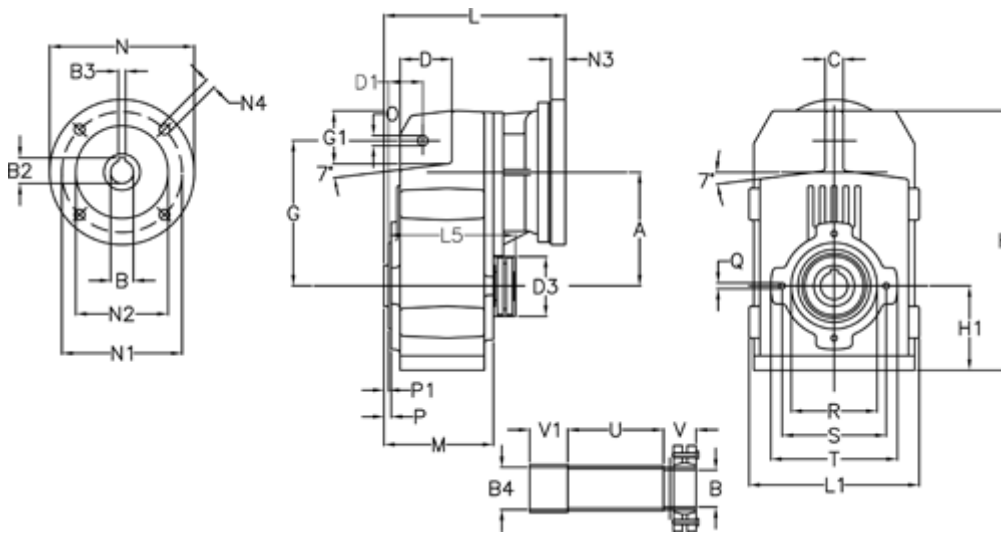

Article number: 29560112715220

Description: Shaft mounted gear
A102S-127,1-P63B5

Measures

A = 112.50	D1 = 35.0	I5 = 159.5	P1 = 3.0	V1 = 36
B = 25	d3 = 77	M = 100.5	Q = M8x12	
B1 = 11	G = 140	N = 140	R = 80	
B2 = 12.8	G1 = 51.0	N1 = 115	S = 100	
B3 = 4	H = 251.0	N2 = 95	T = 120	
B4 = 27	H1 = 84.0	N4 = M8x19	Tightening torque N m = 8.5	
C = 20	L = 185.5	O = 11	U = 70.0	
D = 47.5	L1 = 170	P = 4.5	V = 34	